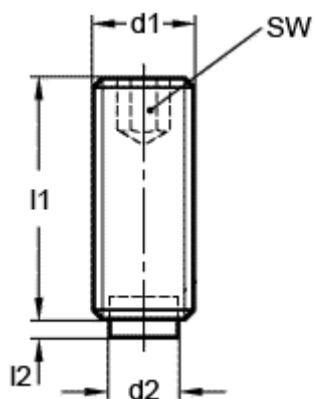

Article number: 209306581

Description: E+G Grub screw, st. steel  
GN 913.5-M10-20-MS

## Measures

---

d1 = M10

d2 = 8.0

l1 = 20

l2 = 2.0

SW = 5.0